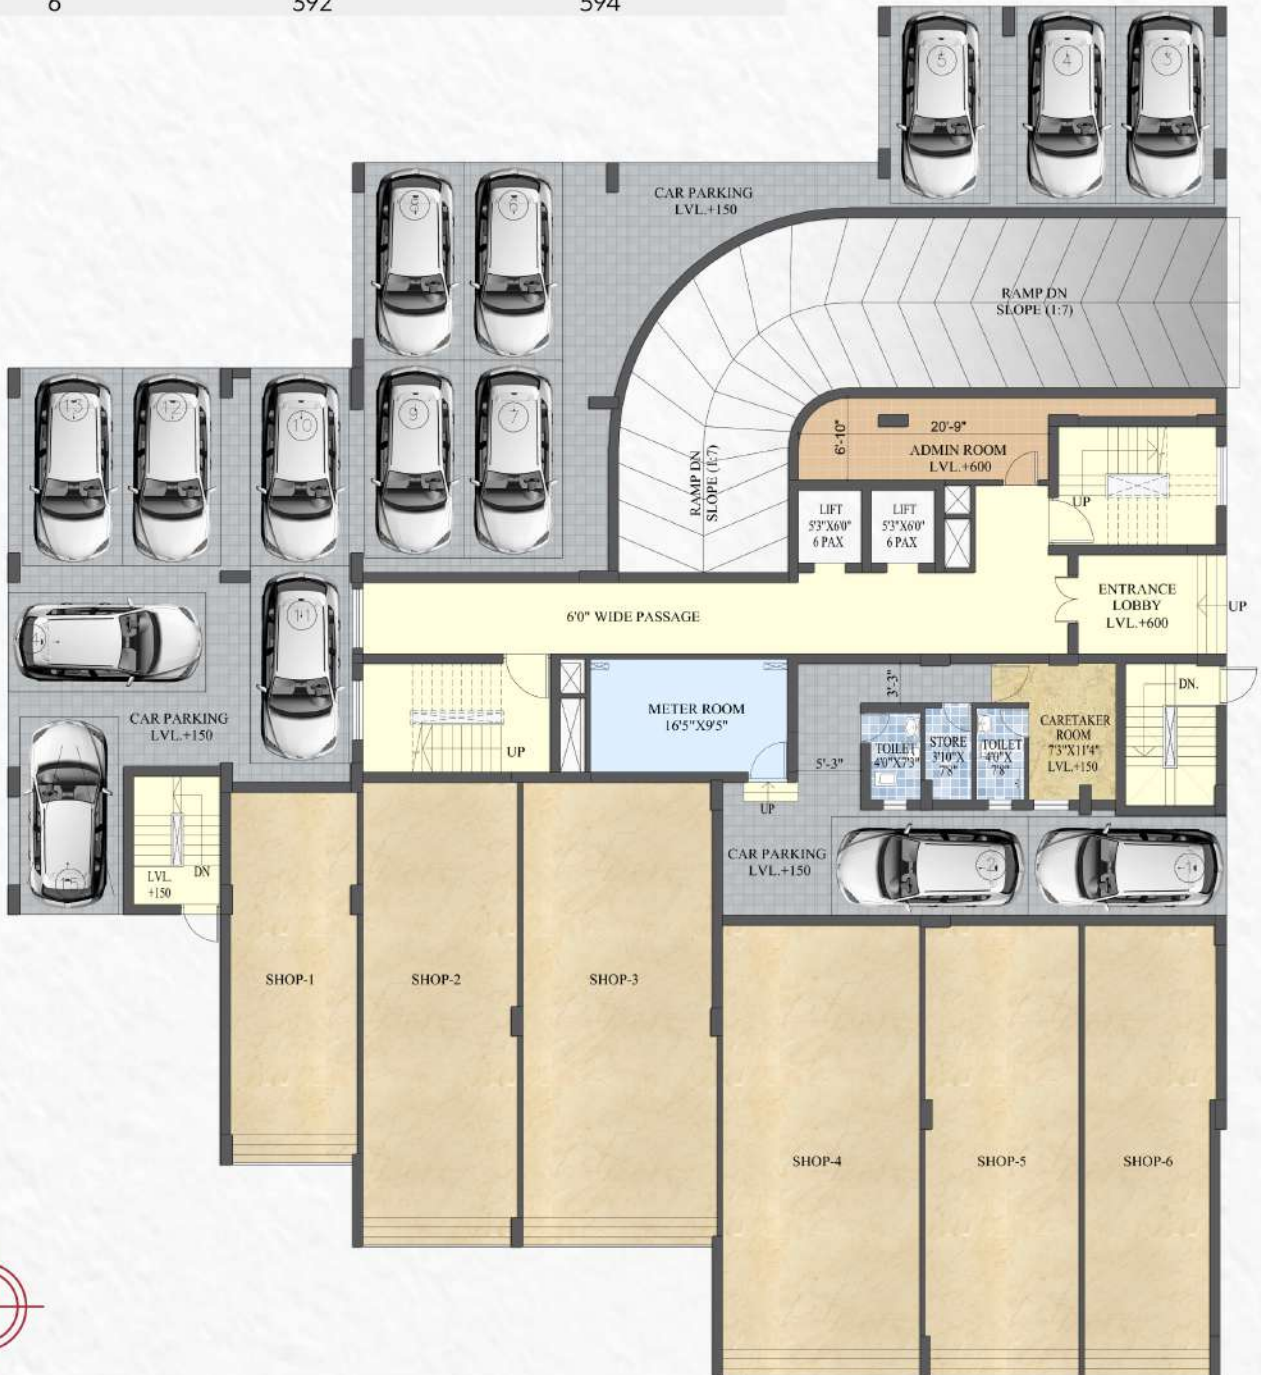

Commercial Area

Shop No.	Carpet Area	Total
1	316	486
2	486	700
3	600	866
4	604	865
5	468	671
6	392	594