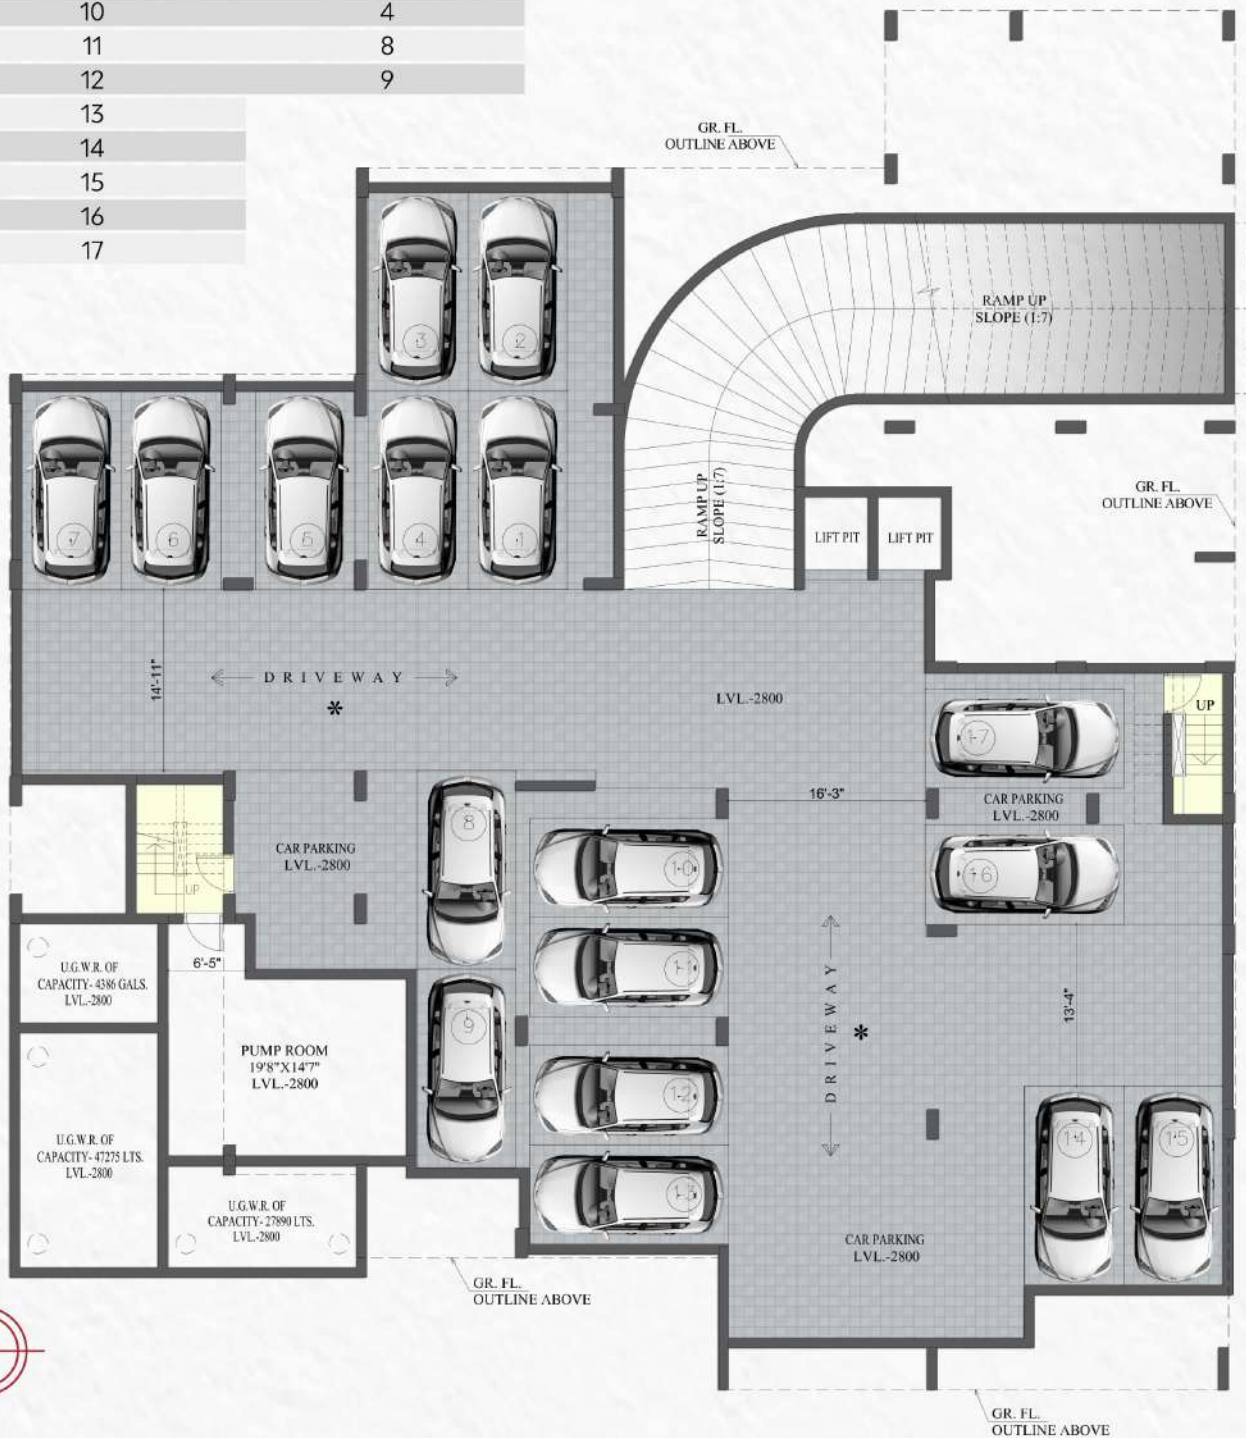

CCTV Cameras

Kids Play Area

Yoga Deck

Vaastu Ready Design

24 hours Power Backup

1st Floor

Flat	Rera Carpet	Built Up	Common Area	Super Built up area	Total
A	1158	171	260	318	1907
B	646	112	145	181	1084
C	847	160	190	239	1436
D	844	152	189	237	1422
E	603	135	136	175	1049

*Rera area excluding balcony area as per rera rule.

*Open Terrace to be added.

2nd. to 7th. Floor Plan

Flat	Rera Carpet	Built Up	Common Area	Super Built up area	Total
A	1158	171	260	318	1907
B	646	112	145	181	1084
C	847	160	190	239	1436
D	844	152	189	237	1422
E	603	135	136	175	1049

*Rera area excluding balcony area as per rera rule.

Basement

Individual Parking at Basement	Stack Parking at Basement
5	1
6	2
7	3
10	4
11	8
12	9
13	
14	
15	
16	
17	

Ground Floor

Individual Parking at Ground Floor	Stack Parking at Ground Floor	Individual Open Parking at Ground Floor
3	1	1
4	2	2
5	6	3
12	7	4
13	8	5
14	9	
15	10	
	11	