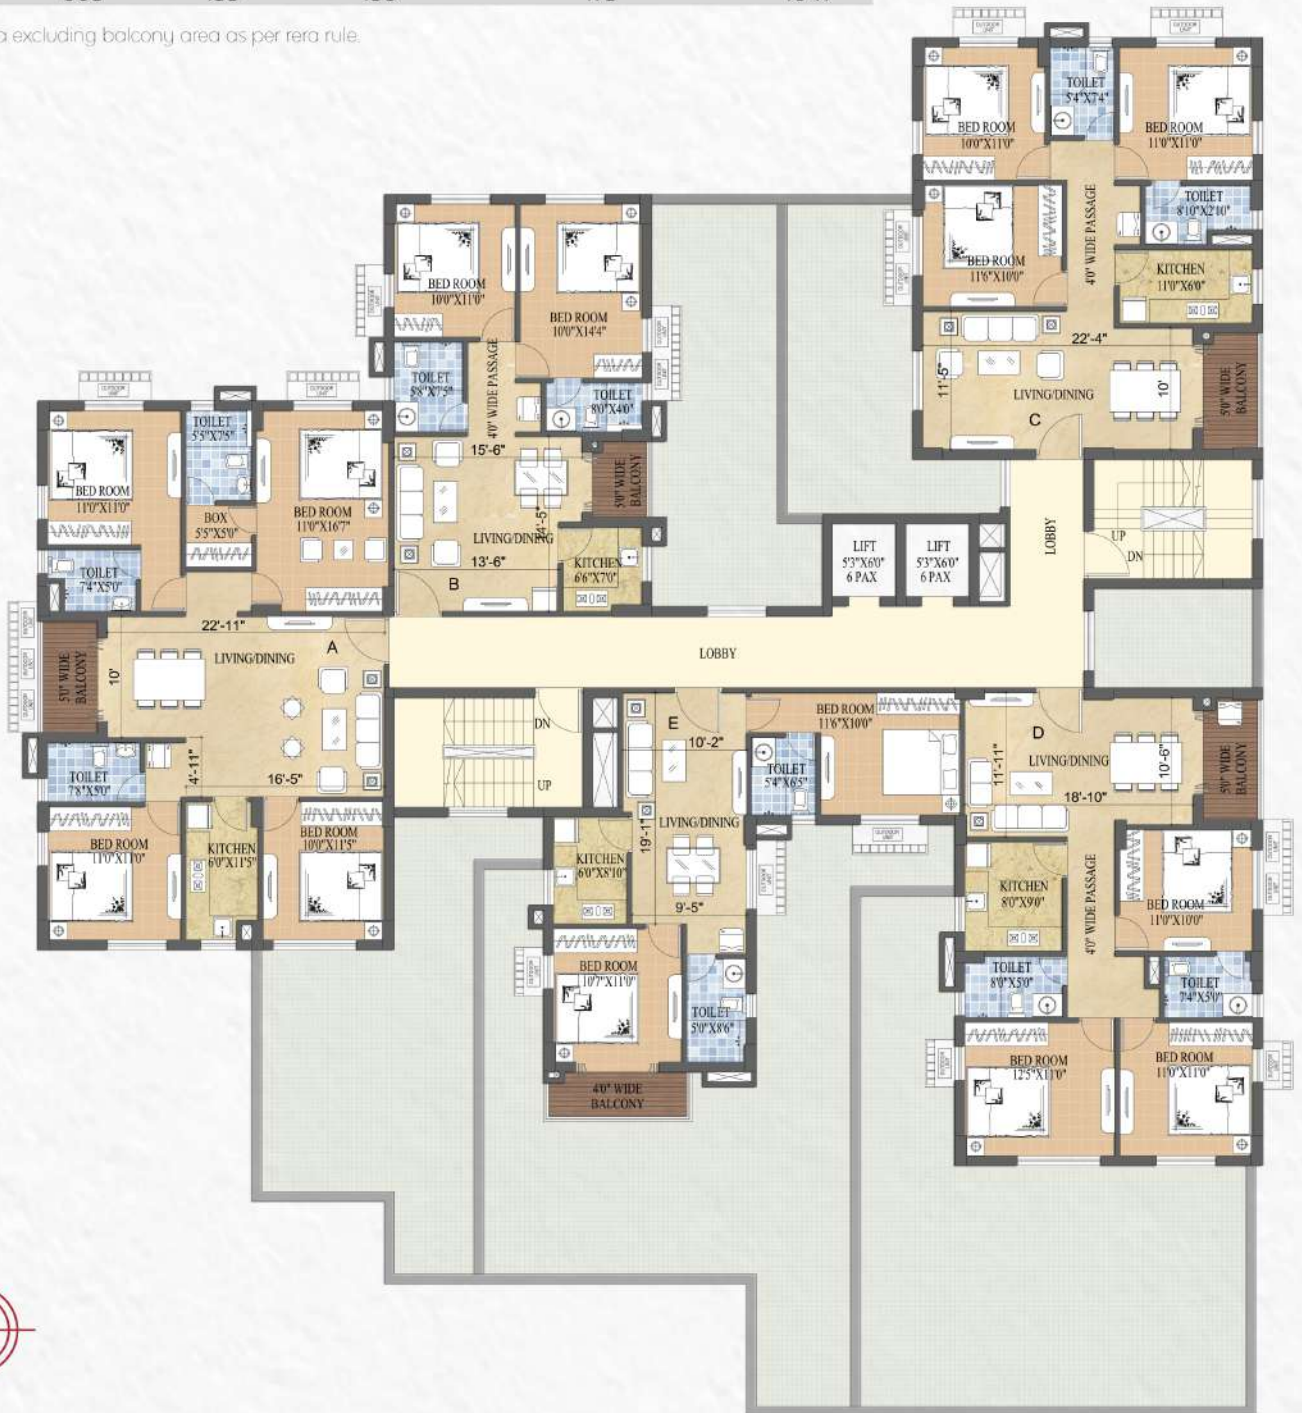

2nd. to 7th. Floor Plan

Flat	Rera Carpet	Built Up	Common Area	Super Built up area	Total
A	1158	171	260	318	1907
B	646	112	145	181	1084
C	847	160	190	239	1436
D	844	152	189	237	1422
E	603	135	136	175	1049

*Rera area excluding balcony area as per rera rule.